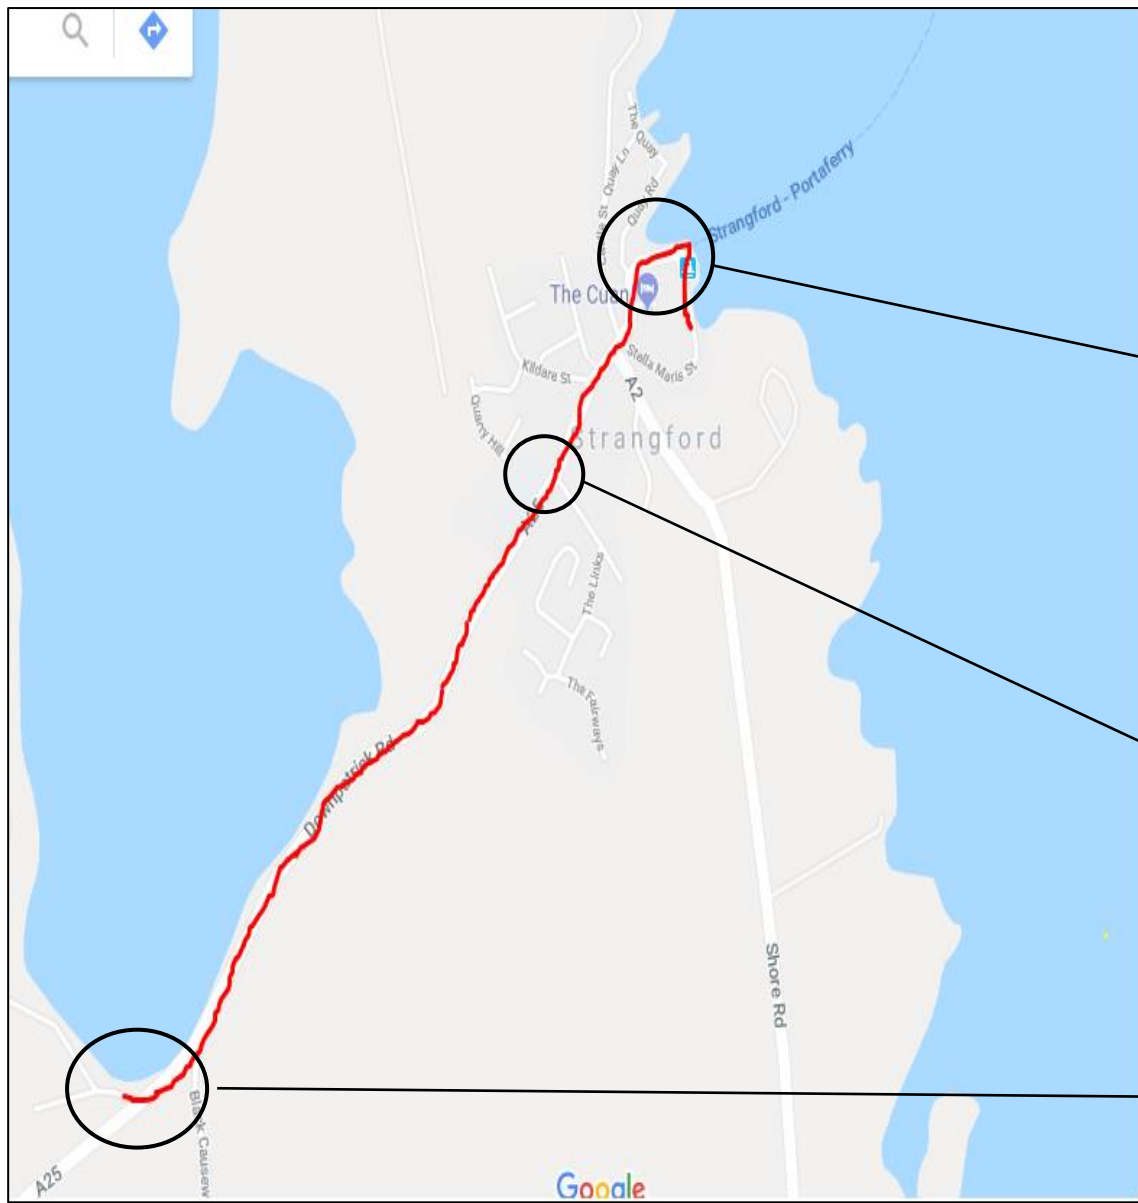

Outbound Route for 10K Run – Route & Signage denoted in Red in accordance with Chapter 8

Sign denoted as X facing oncoming traffic