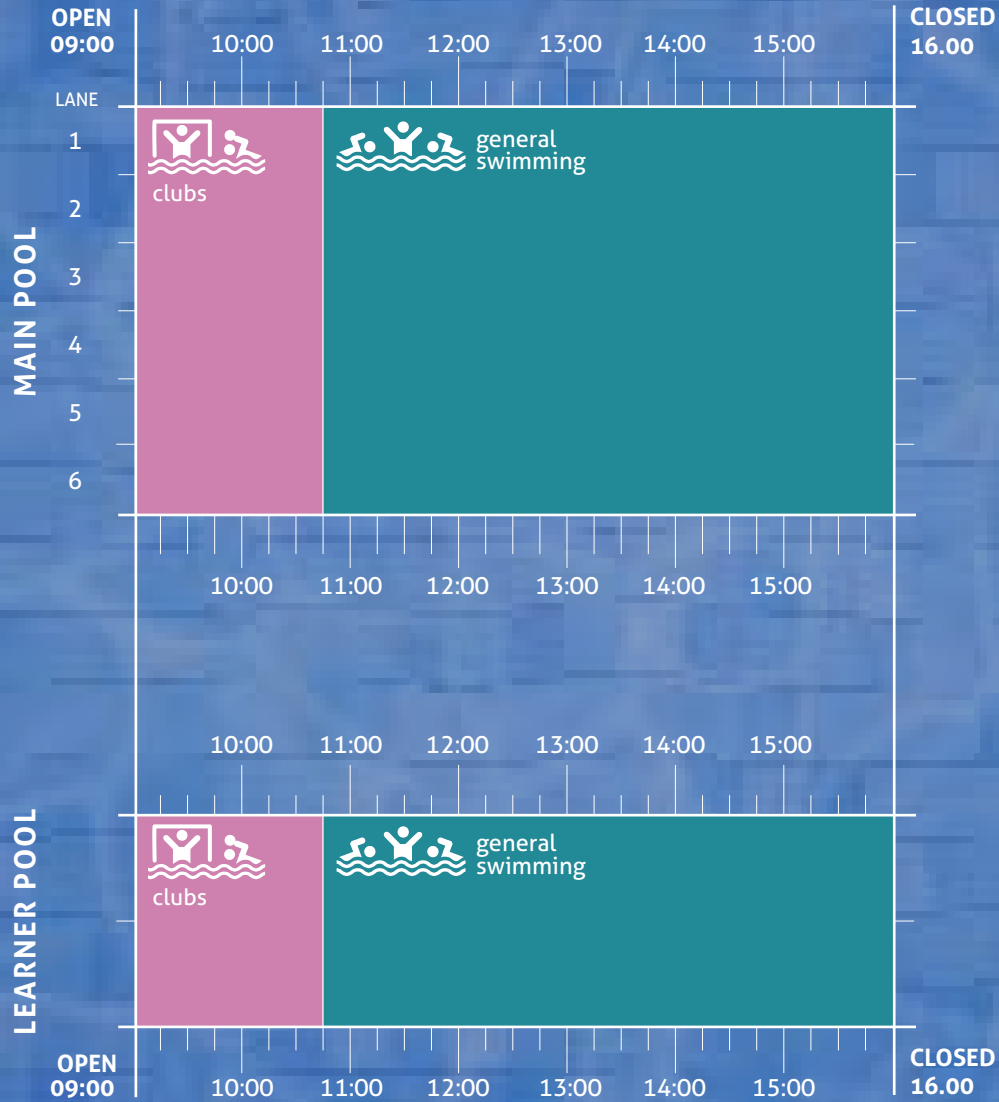

# THURSDAY

Our Swimming pool programmes and timetables are subject to change.

# FRIDAY

Our Swimming pool programmes and timetables are subject to change.

# SATURDAY

Our Swimming pool programmes and timetables are subject to change.

general swimming

lane swimming

clubs

schools

lessons

staff training

flume slide

water aerobics

**You must book weekend and public holiday swim sessions in advance on 'NMD Be Active' app.**

You can book the Health Suite at Reception if access is included in your membership. Non Members can also book and pay for Health Suite access at Reception. Maximum capacity limits may apply.