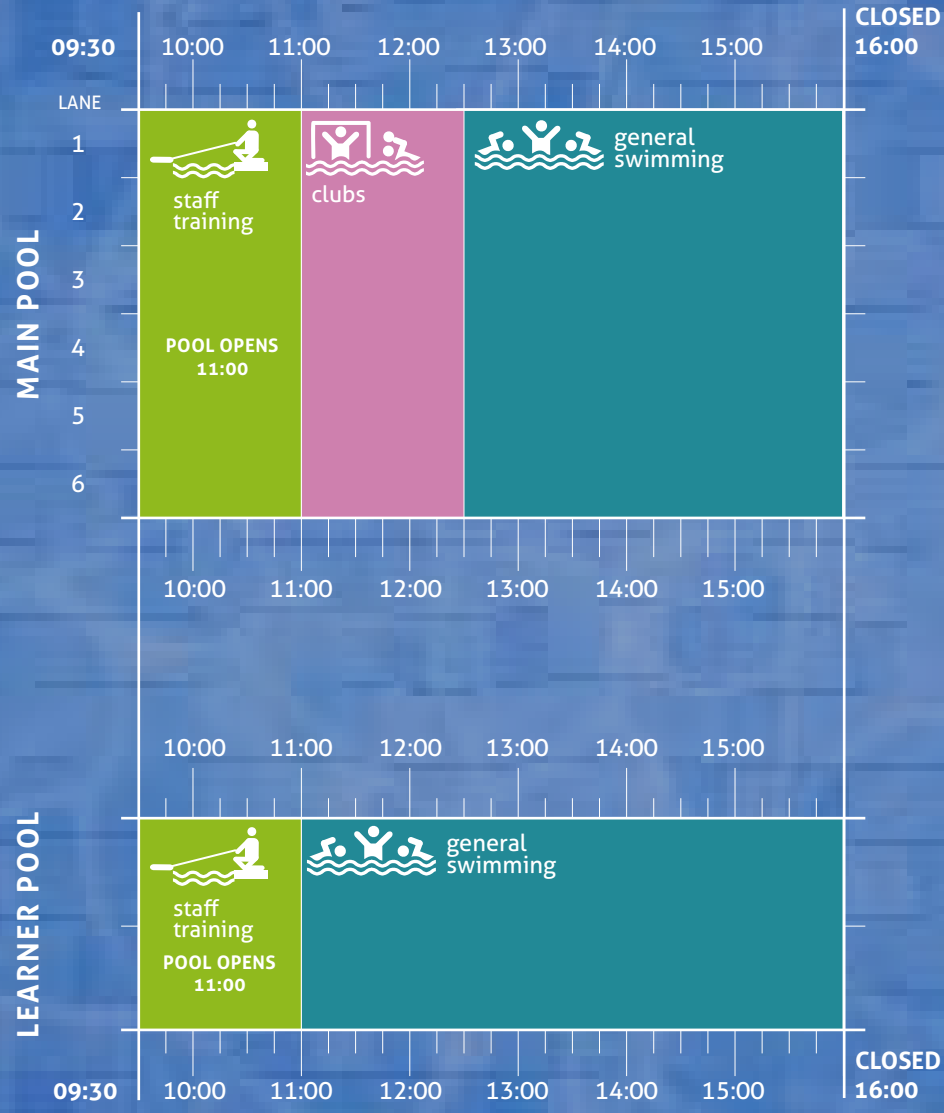

# SATURDAY

Our Swimming pool programmes and timetables are subject to change.

general swimming

lane swimming

clubs

schools

lessons

staff training

flume slide

water aerobics

**You must book weekend and public holiday swim sessions in advance on 'NMD Be Active' app.**

You can book the Health Suite at Reception if access is included in your membership. Non Members can also book and pay for Health Suite access at Reception. Maximum capacity limits may apply.

general swimming

lane swimming

clubs

schools

lessons

staff training

flume slide

water aerobics

**You must book weekend and public holiday swim sessions in advance on 'NMD Be Active' app.**

You can book the Health Suite at Reception if access is included in your membership. Non Members can also book and pay for Health Suite access at Reception. Maximum capacity limits may apply.