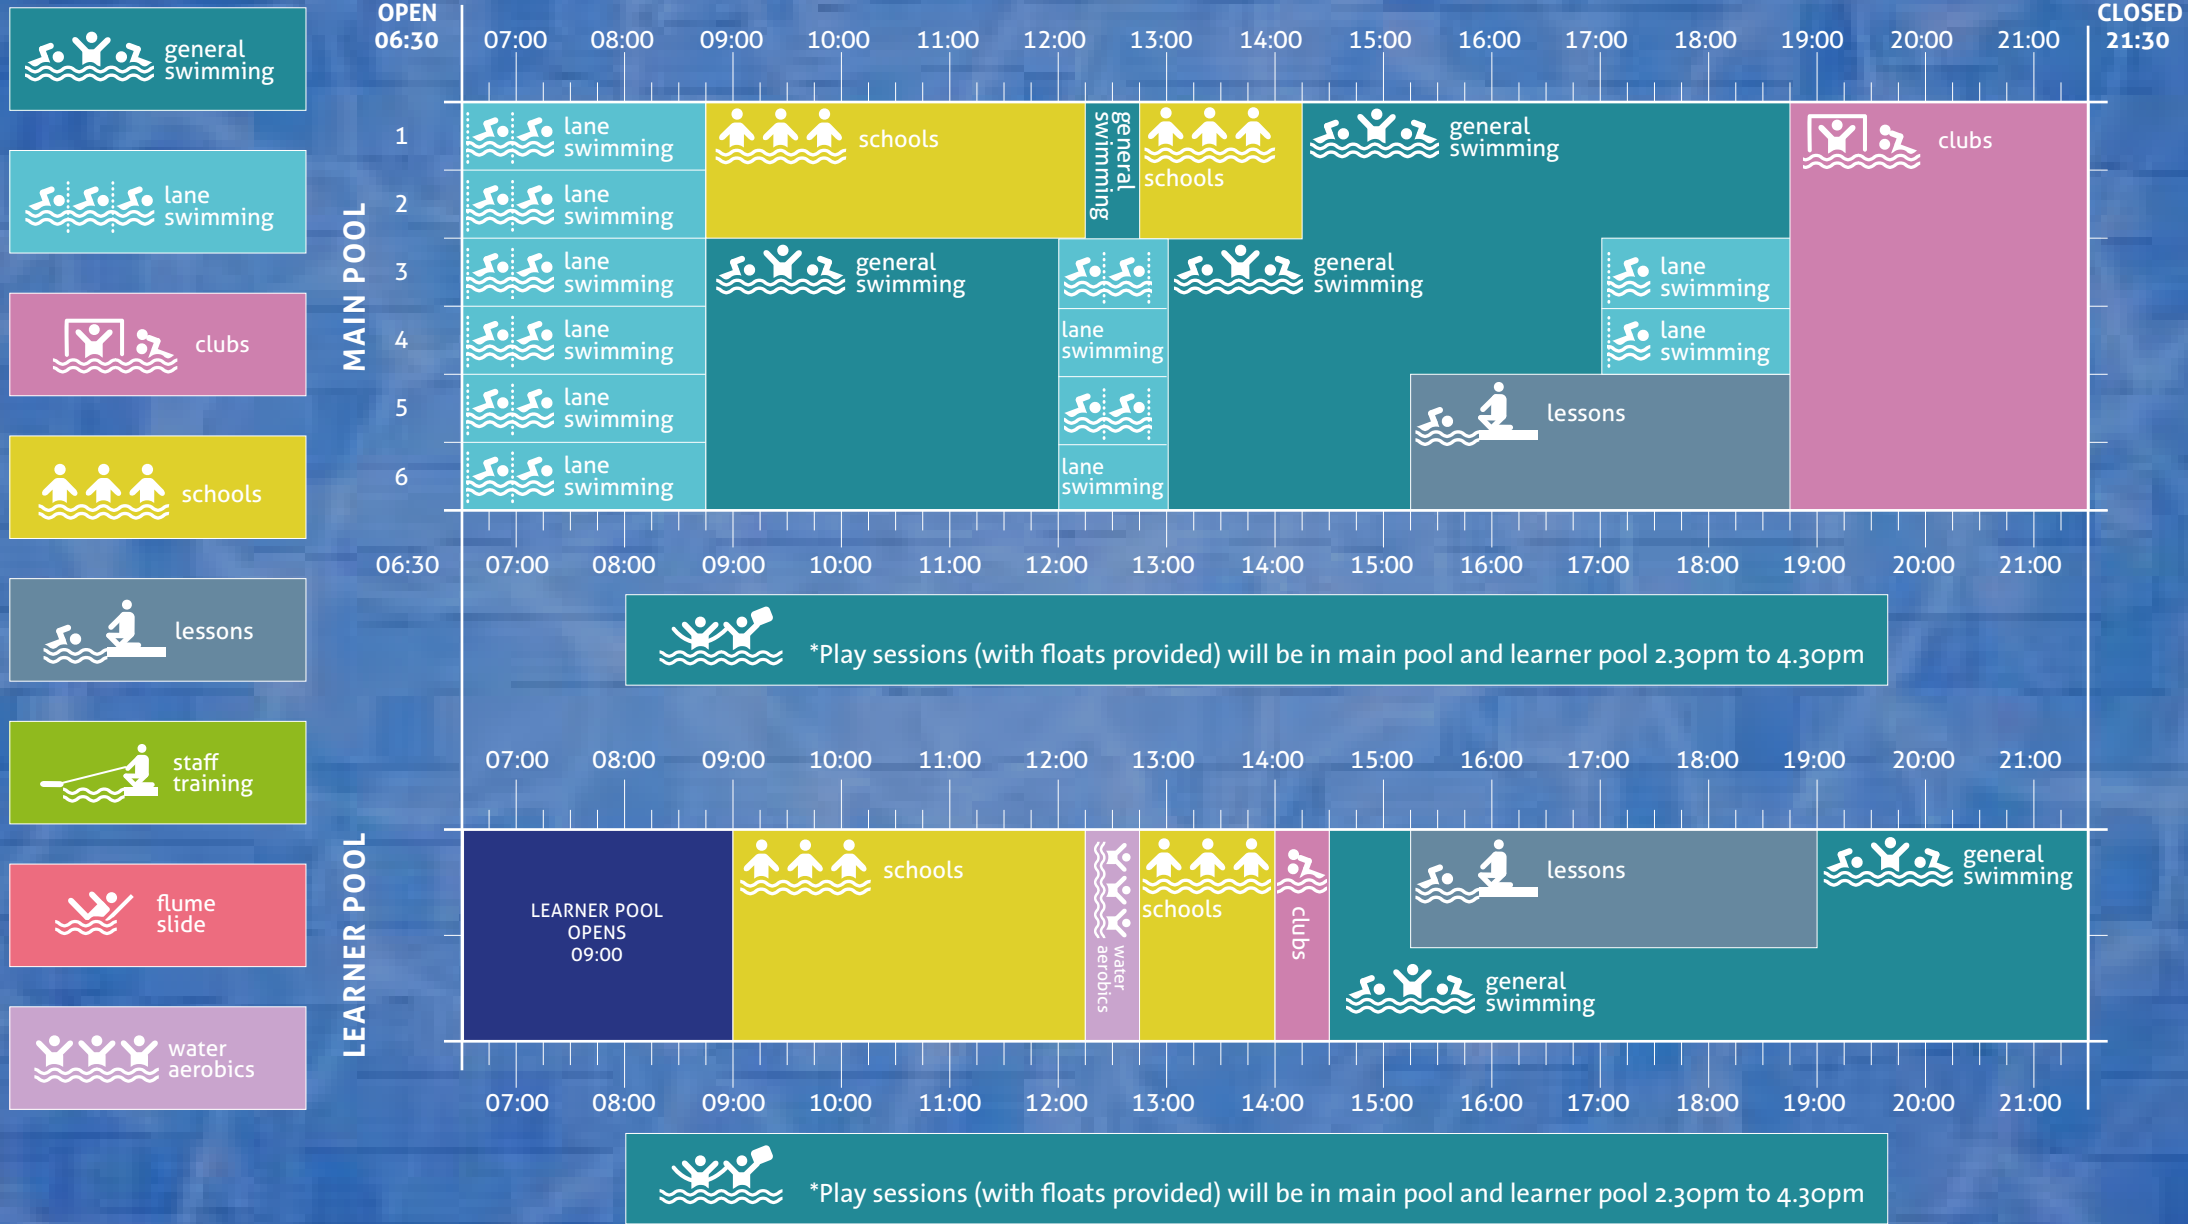

# TUESDAY

Our Swimming pool programmes and timetables are subject to change.

# WEDNESDAY

Our Swimming pool programmes and timetables are subject to change.

# THURSDAY

Our Swimming pool programmes and timetables are subject to change.

# FRIDAY

Our Swimming pool programmes and timetables are subject to change.