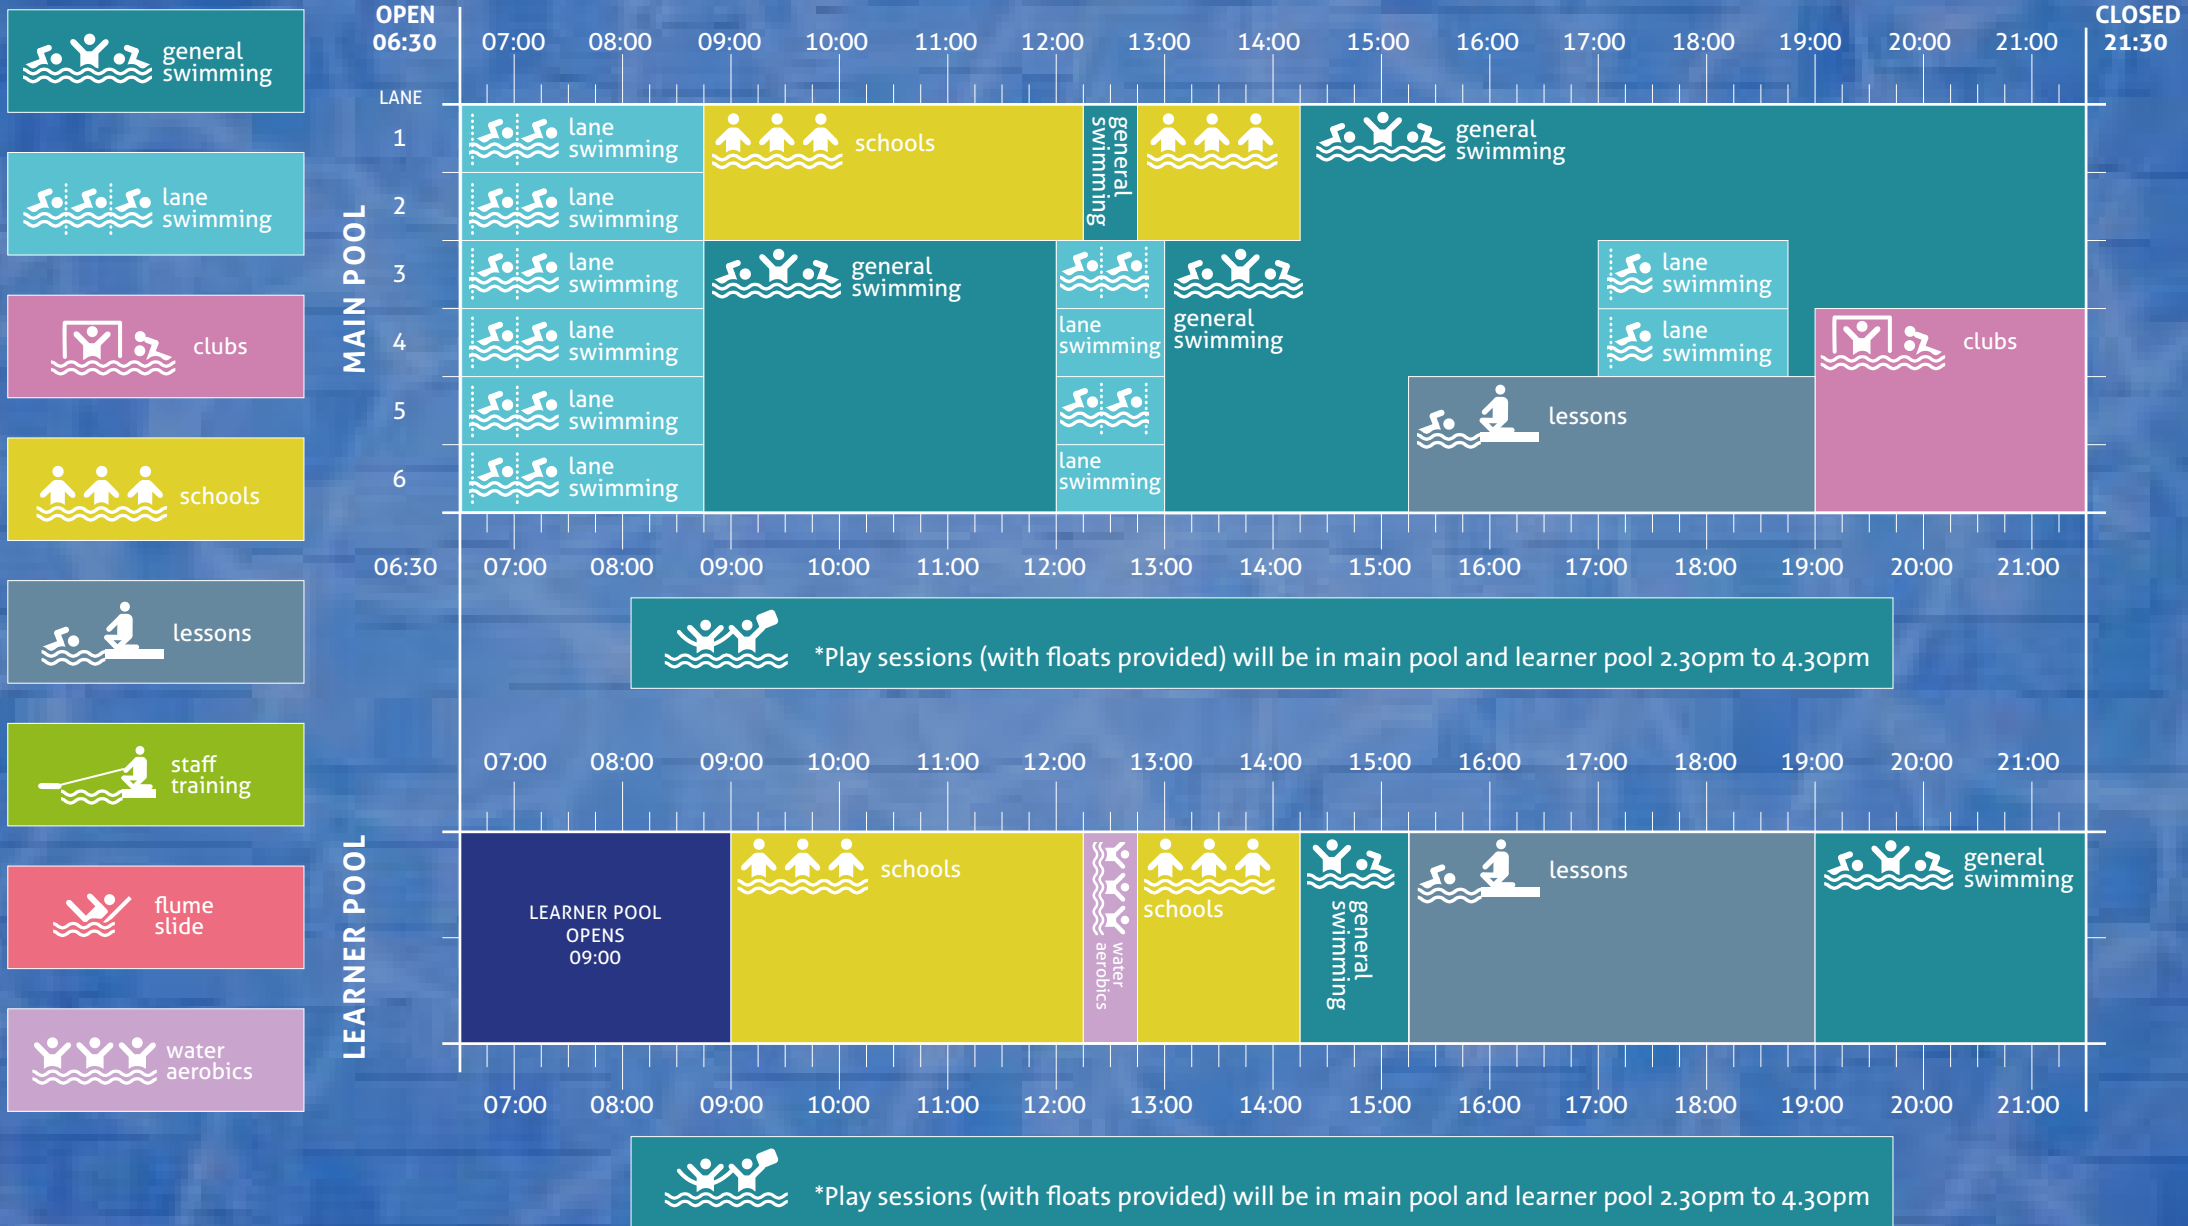

# Down Leisure Centre SWIMMING TIMETABLE

Ag freastal ar an Dún  
agus Ard Mhacha Theas  
Serving Down  
and South Armagh

Comhairle Ceantair  
**an Iúir, Mhúrn agus an Dúin**  
Newry, Mourne and Down  
District Council

# MONDAY

Our Swimming pool programmes and timetables are subject to change.

# TUESDAY

Our Swimming pool programmes and timetables are subject to change.

# WEDNESDAY

Our Swimming pool programmes and timetables are subject to change.