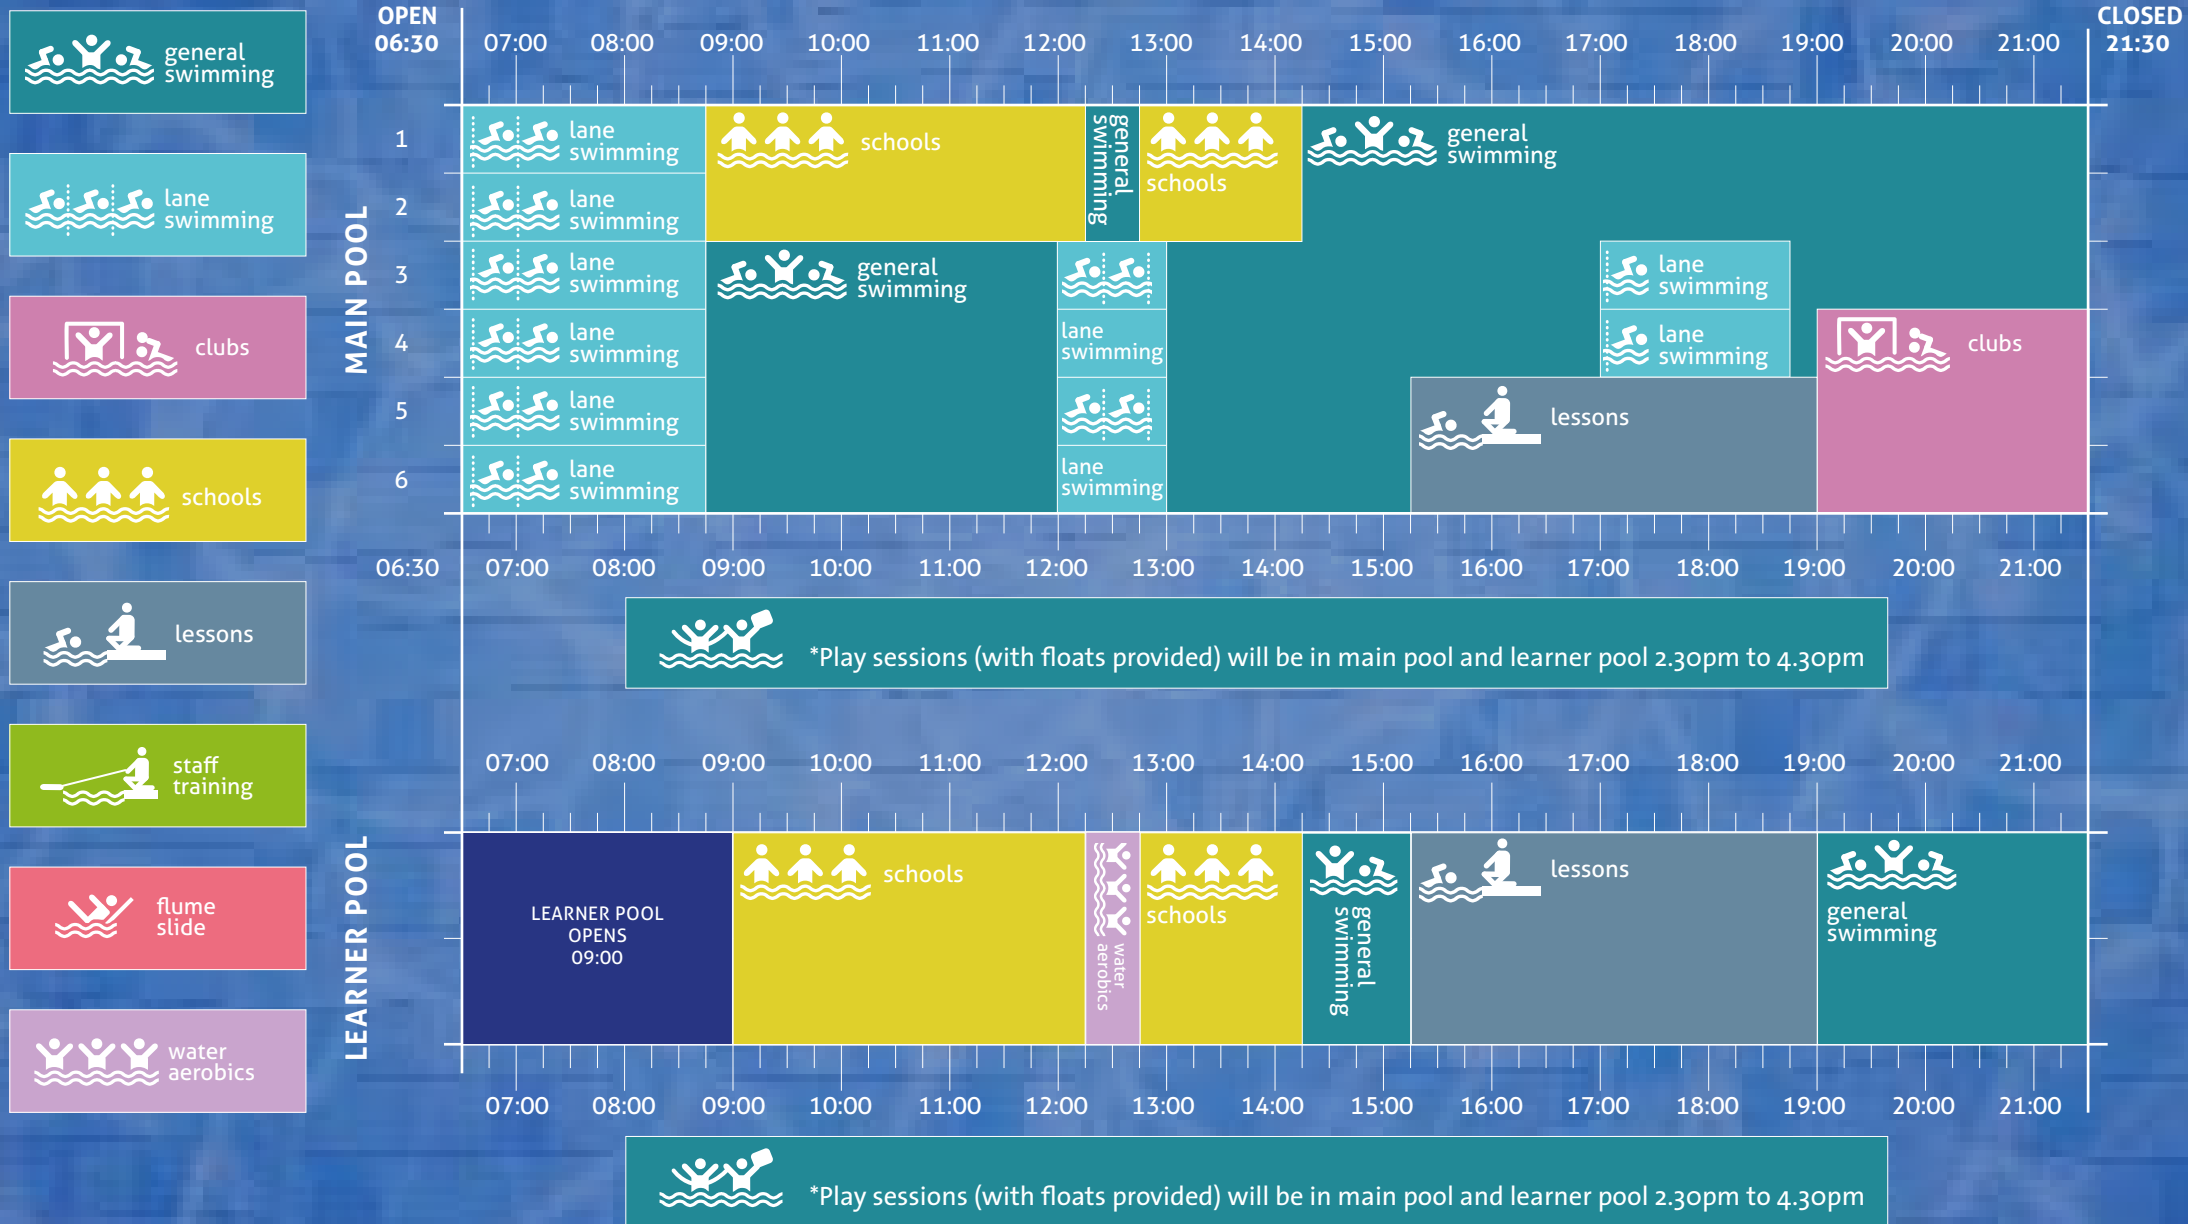

# MONDAY

Our Swimming pool programmes and timetables are subject to change.

# TUESDAY

Our Swimming pool programmes and timetables are subject to change.

# WEDNESDAY

Our Swimming pool programmes and timetables are subject to change.

# THURSDAY

Our Swimming pool programmes and timetables are subject to change.