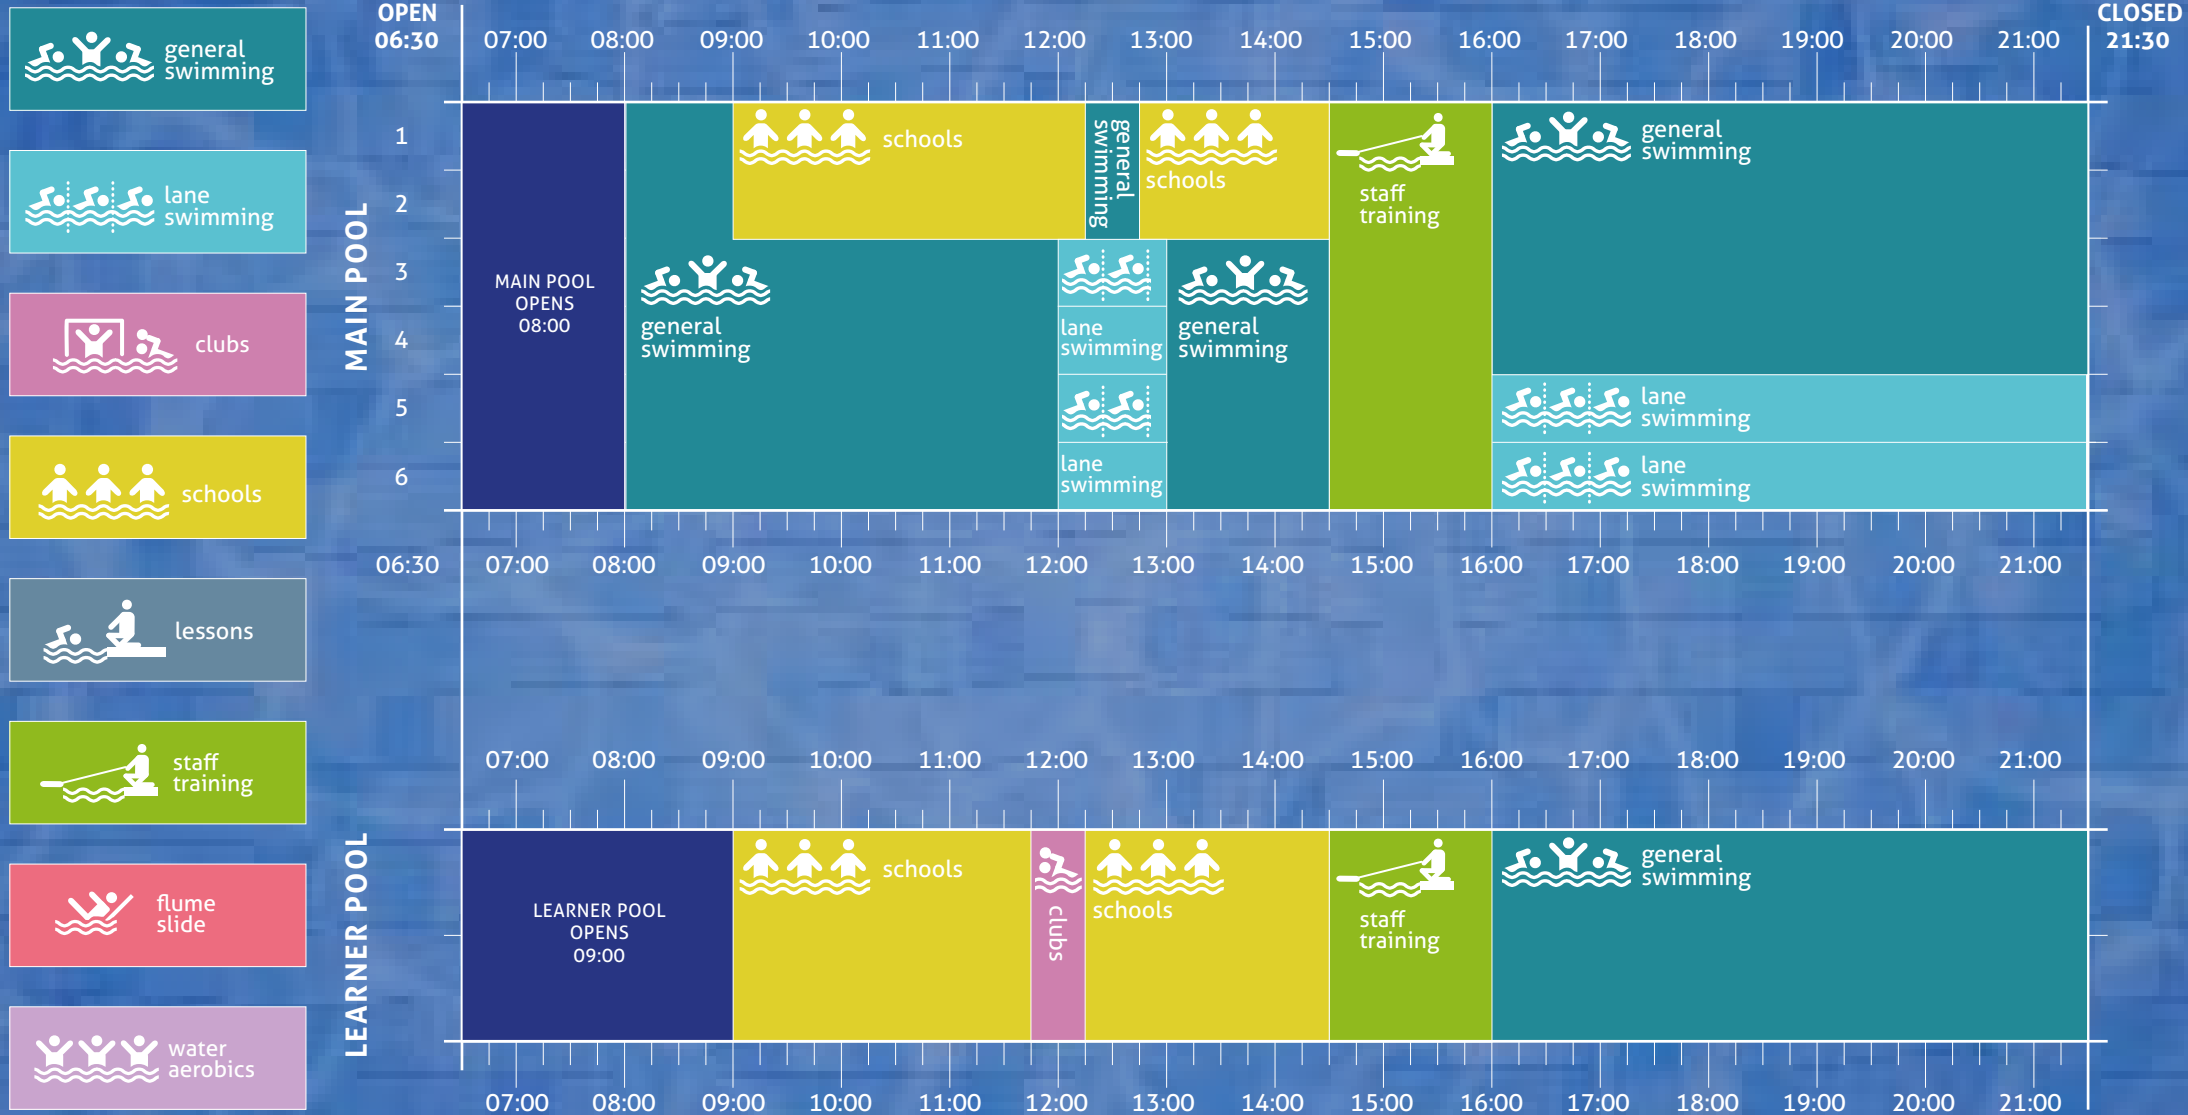

# Down Leisure Centre SWIMMING TIMETABLE

Ag freastal ar an Dún  
agus Ard Mhacha Theas  
Serving Down  
and South Armagh

Comhairle Ceantair  
**an Iúir, Mhúrn agus an Dúin**  
Newry, Mourne and Down  
District Council

# MONDAY

Our Swimming pool programmes and timetables are subject to change.

# TUESDAY

Our Swimming pool programmes and timetables are subject to change.

# WEDNESDAY

Our Swimming pool programmes and timetables are subject to change.