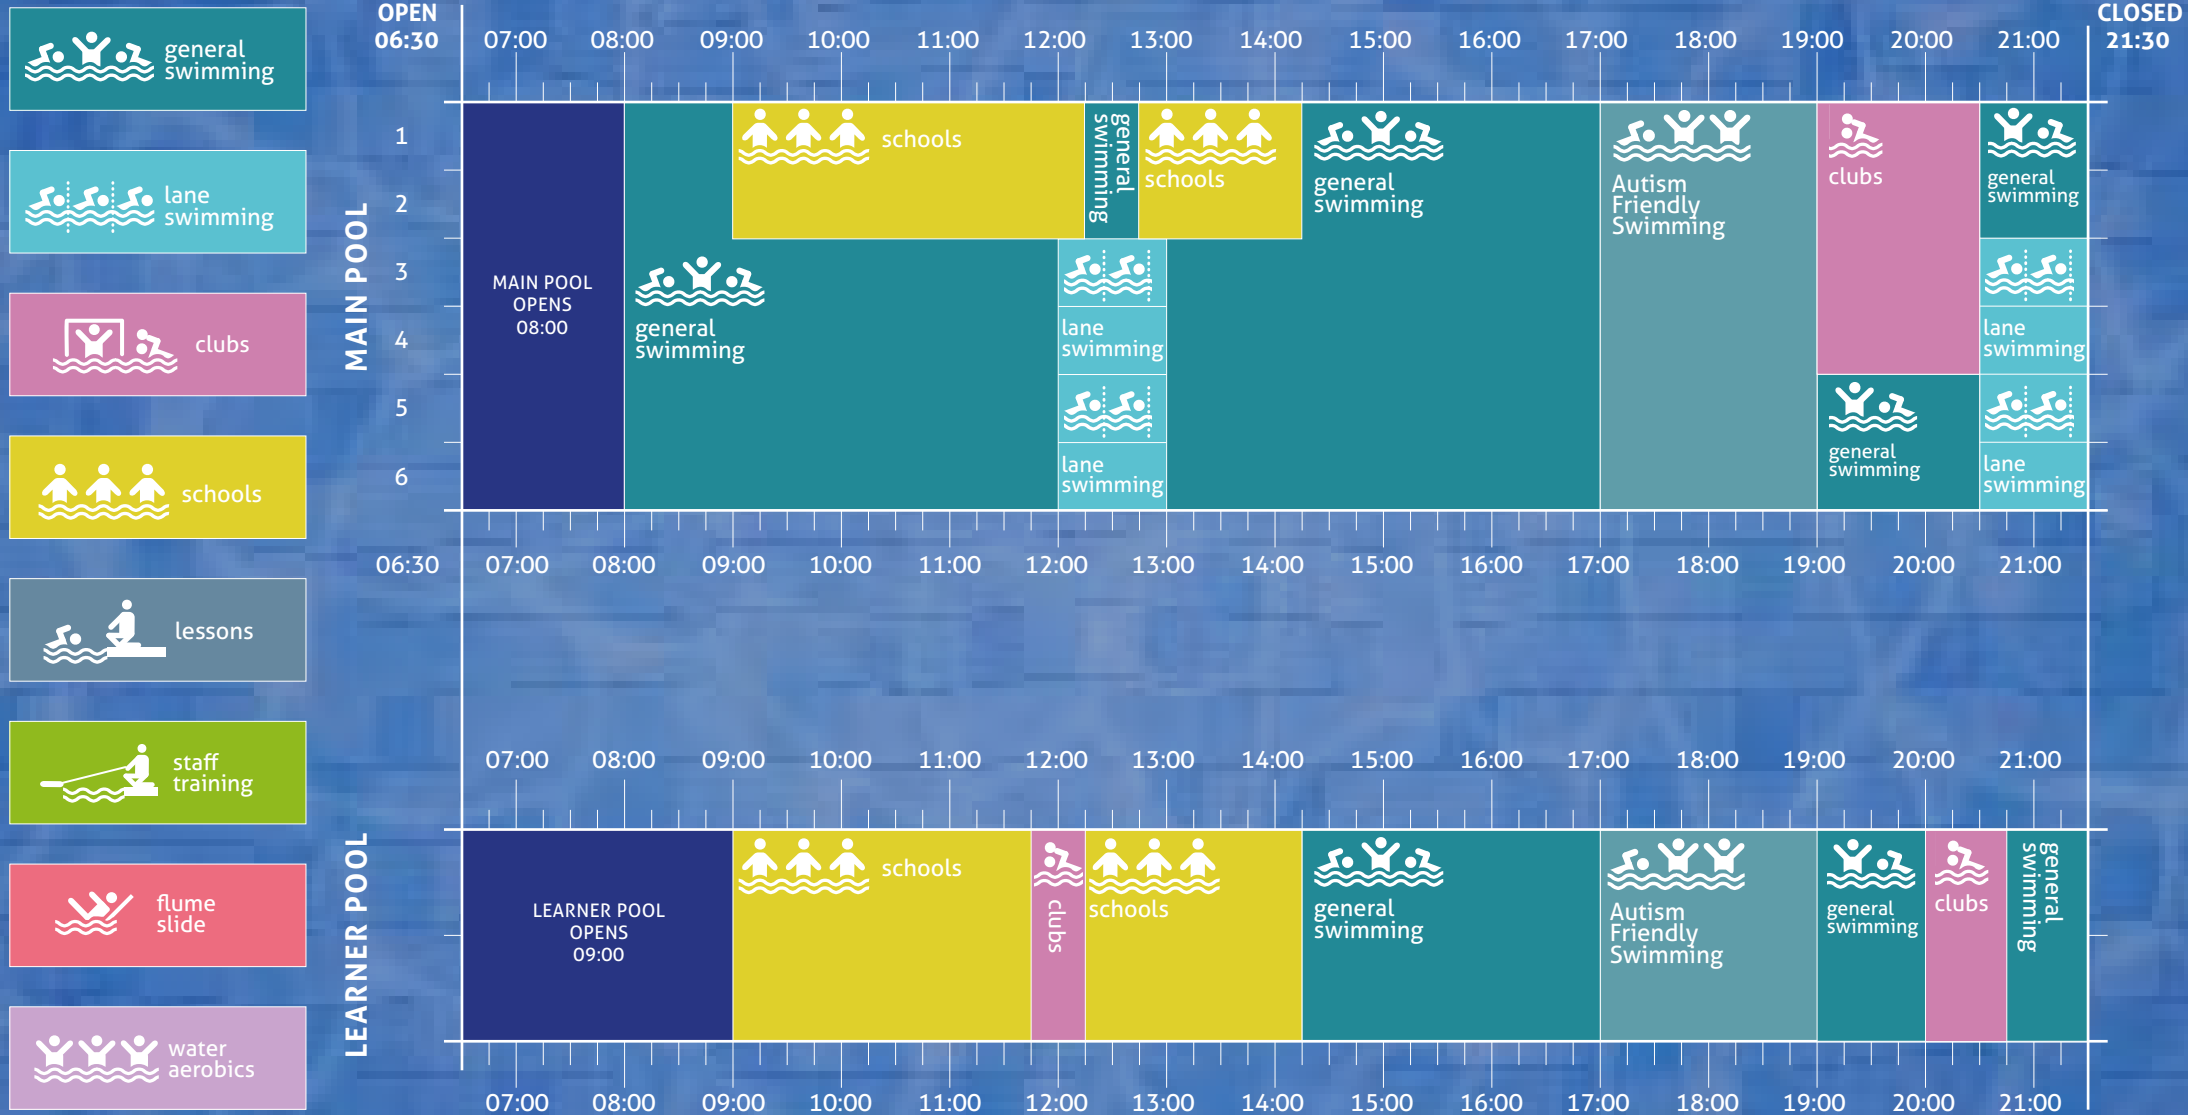

# MONDAY

Our Swimming pool programmes and timetables are subject to change.

# TUESDAY

Our Swimming pool programmes and timetables are subject to change.

# WEDNESDAY

Our Swimming pool programmes and timetables are subject to change.

# THURSDAY

Our Swimming pool programmes and timetables are subject to change.