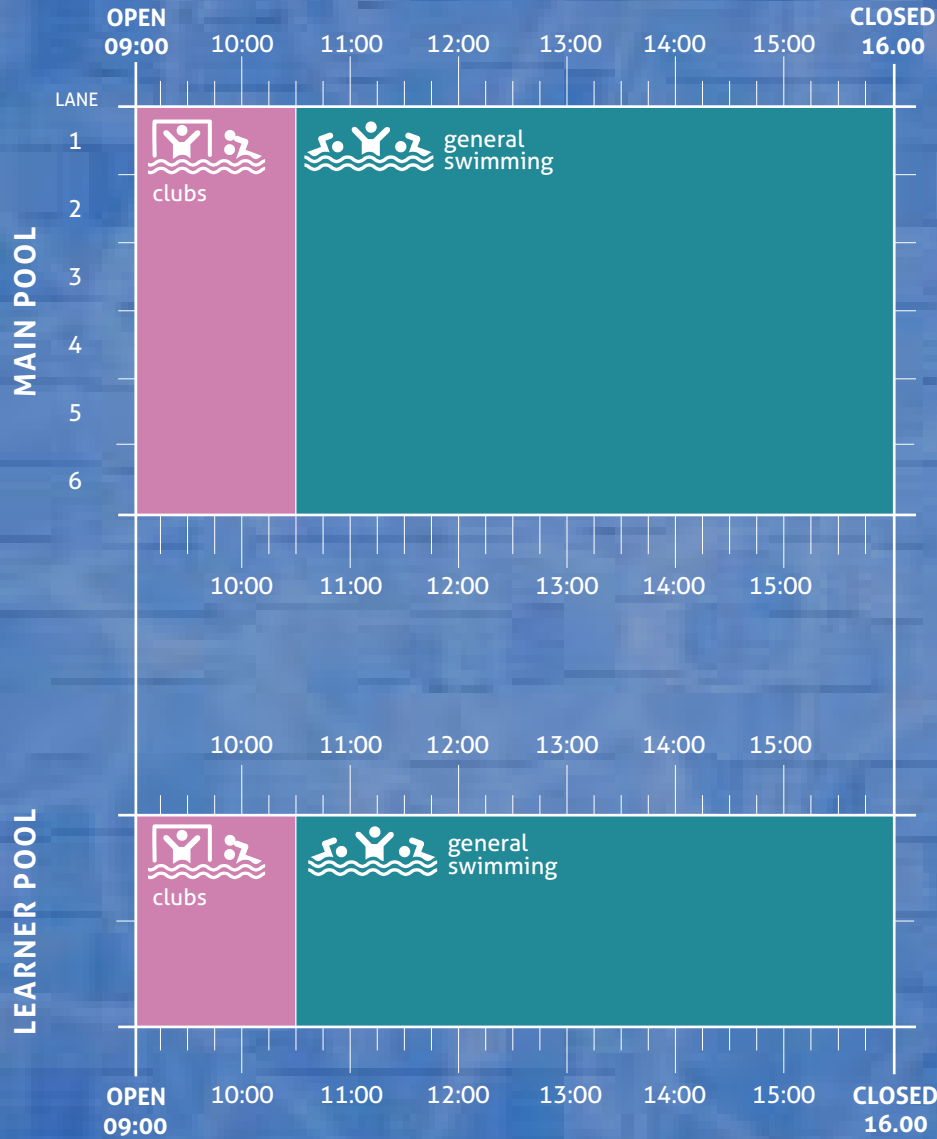

# FRIDAY

Our Swimming pool programmes and timetables are subject to change.

# SATURDAY

Our Swimming pool programmes and timetables are subject to change.

general swimming

lane swimming

clubs

schools

lessons

staff training

flume slide

water aerobics

**From August the Main Pool and Learner Pool will open at the earlier time of 9am until 10am for double lane swimming.**

**You must book weekend and public holiday swim sessions in advance on 'NMD Be Active' app.**

You can book the Health Suite at Reception if access is included in your membership. Non Members can also book and pay for Health Suite access at Reception. Maximum capacity limits may apply.

general swimming