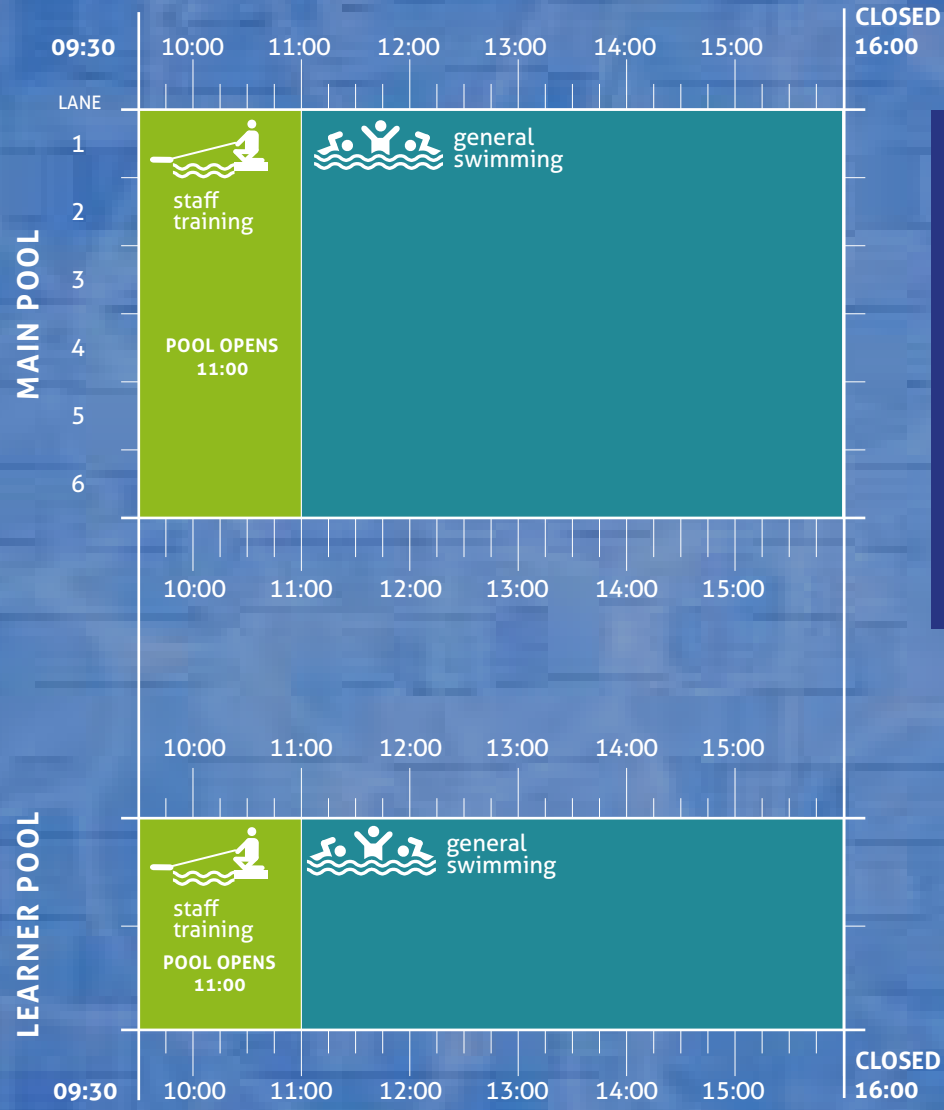

# SATURDAY

Our Swimming pool programmes and timetables are subject to change.

general swimming

lane swimming

clubs

schools

lessons

staff training

flume slide

water aerobics

**From August the Main Pool and Learner Pool will open at the earlier time of 9am until 10am for double lane swimming.**

**You must book weekend and public holiday swim sessions in advance on 'NMD Be Active' app.**

You can book the Health Suite at Reception if access is included in your membership. Non Members can also book and pay for Health Suite access at Reception. Maximum capacity limits may apply.

general swimming

lane swimming

clubs

schools

lessons

staff training

flume slide

water aerobics

**You must book weekend and public holiday swim sessions in advance on 'NMD Be Active' app.**