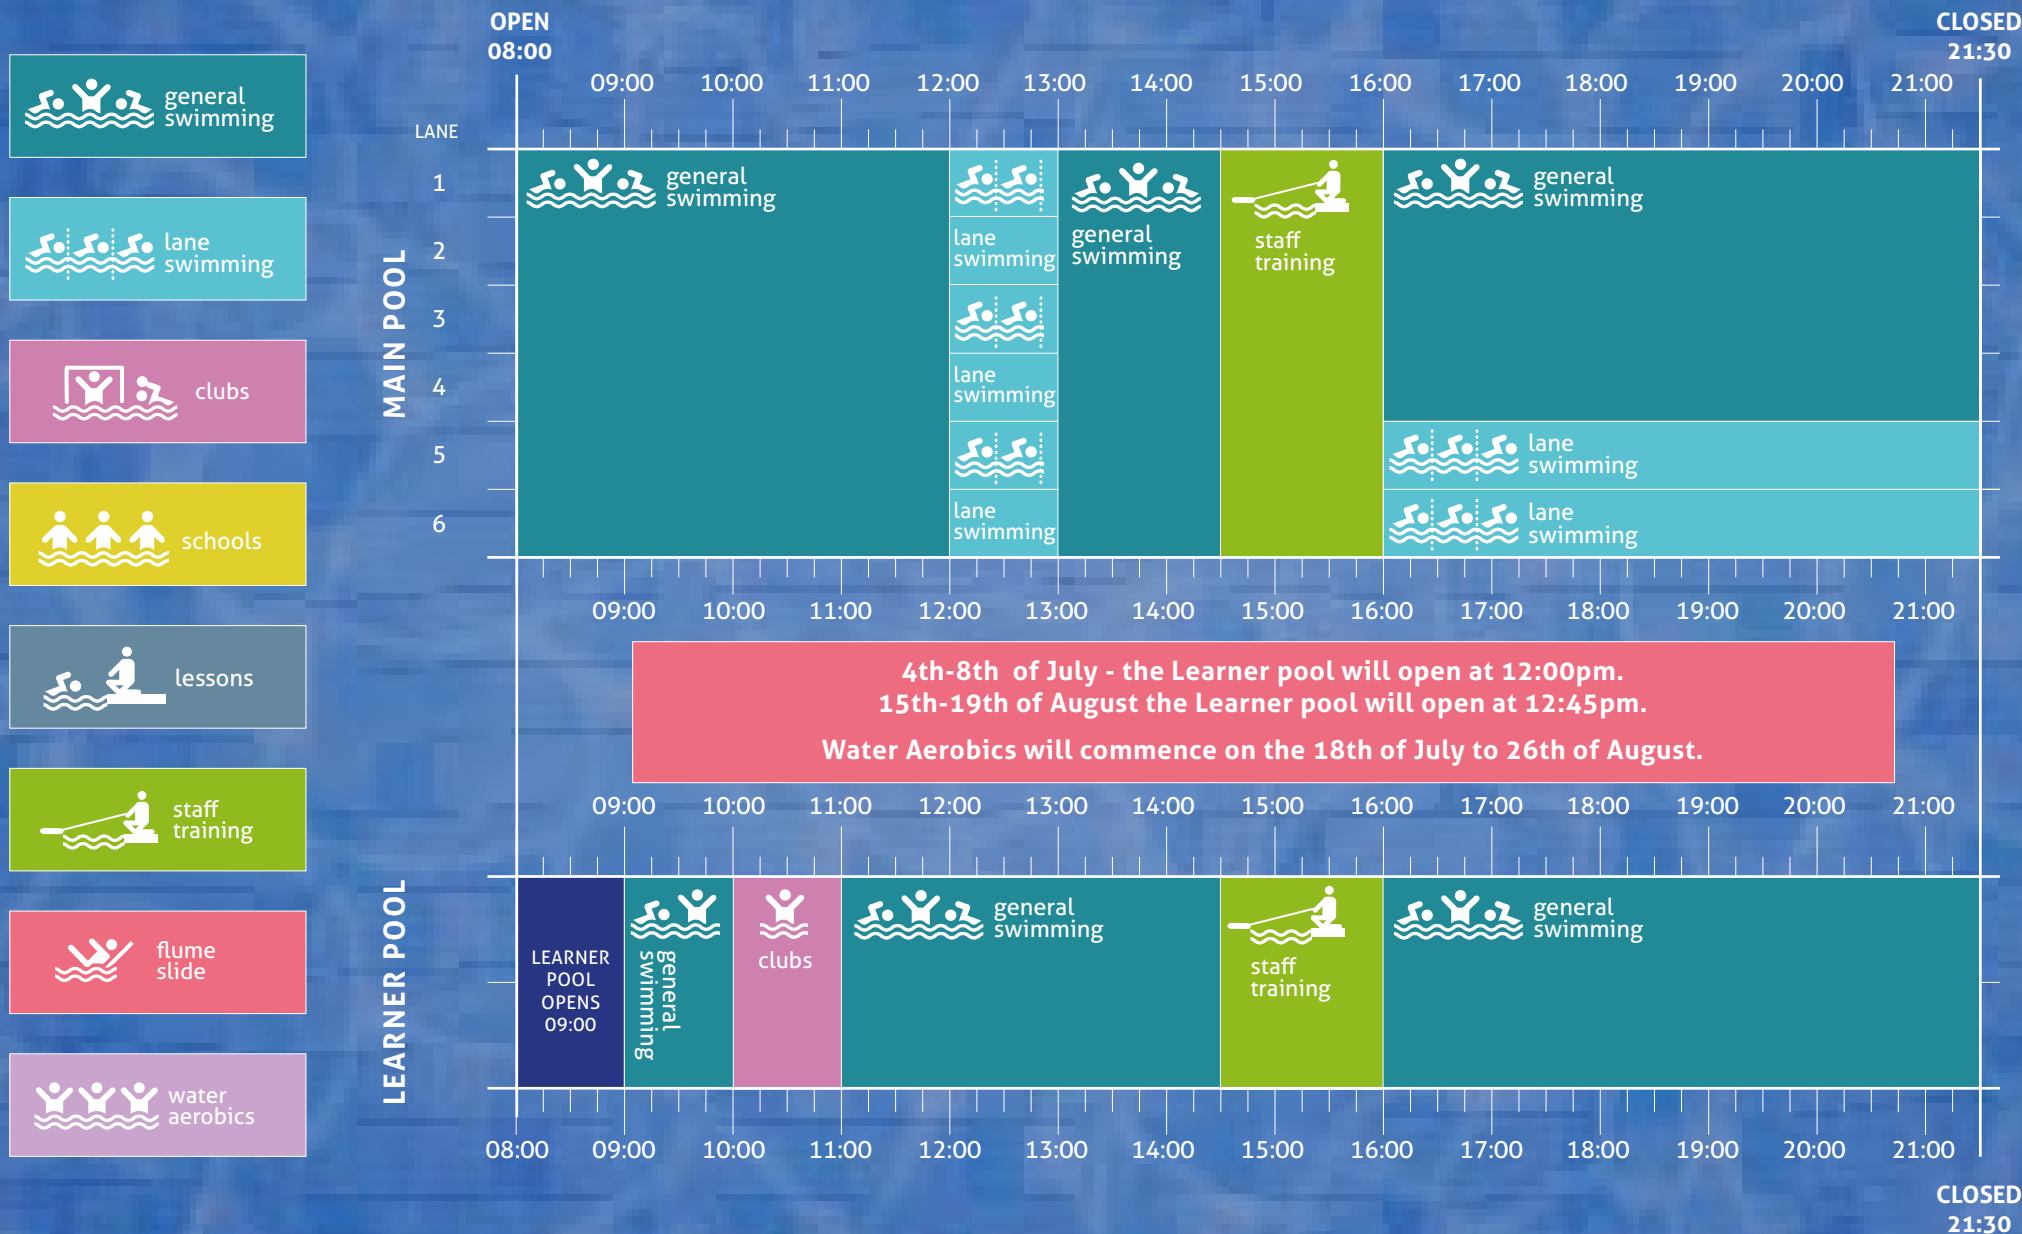

# Down Leisure Centre SWIMMING TIMETABLE

# MONDAY

Our Swimming pool programmes and timetables are subject to change.

# TUESDAY

Our Swimming pool programmes and timetables are subject to change.

general swimming

lane swimming

clubs

schools

lessons

staff training

flume slide

water aerobics

**From August the Main Pool and Learner Pool will open at the earlier time of 9am until 10am for double lane swimming.**

**You must book weekend and public holiday swim sessions in advance on 'NMD Be Active' app.**