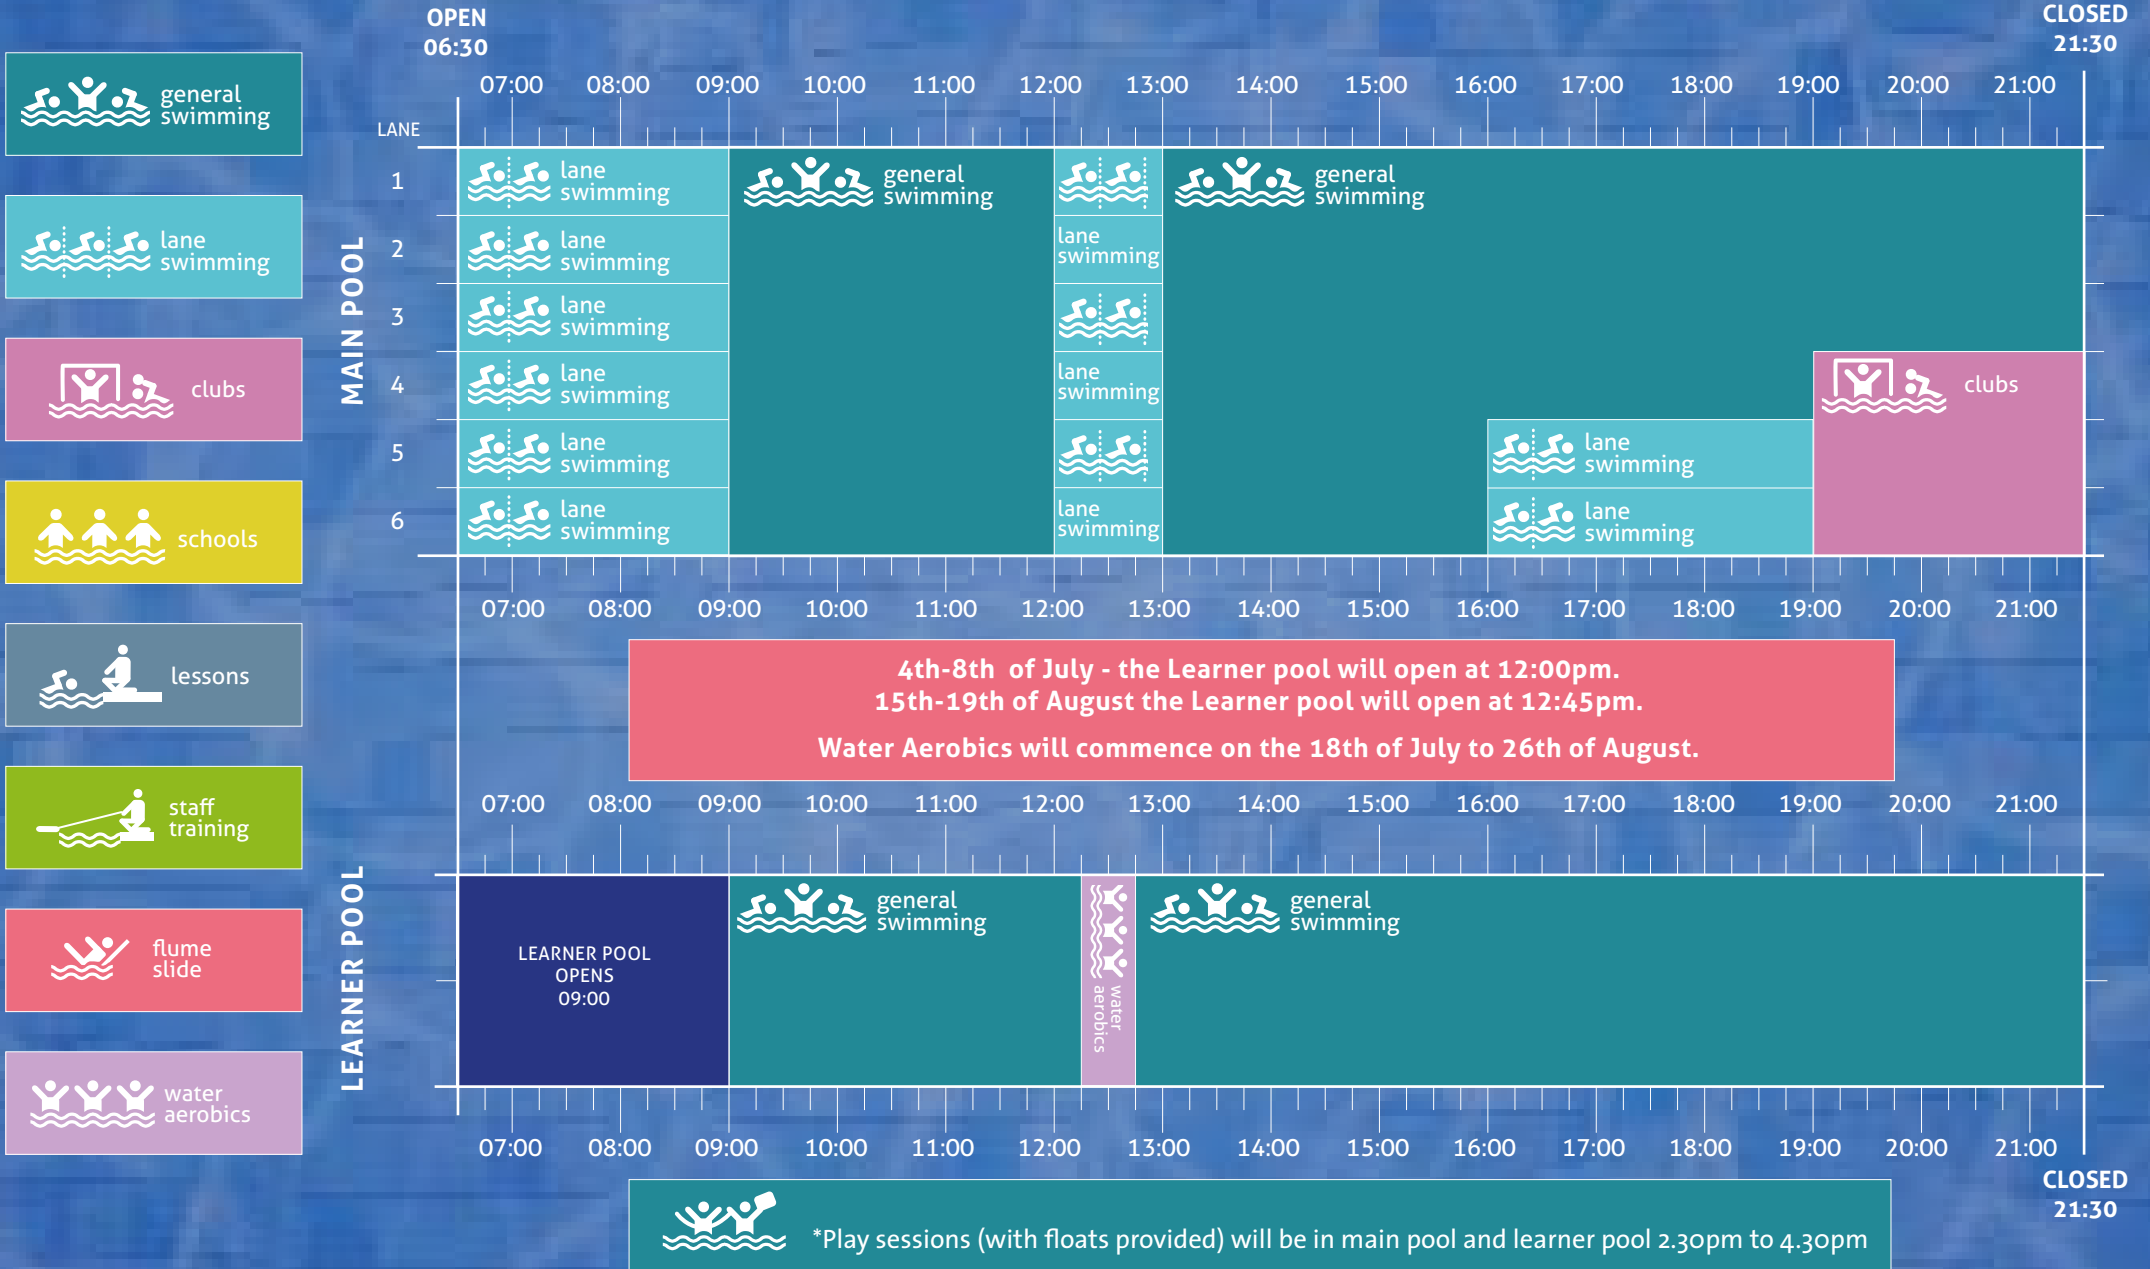

# TUESDAY

Our Swimming pool programmes and timetables are subject to change.

general swimming

lane swimming

clubs

schools

lessons

staff training

# WEDNESDAY

Our Swimming pool programmes and timetables are subject to change.