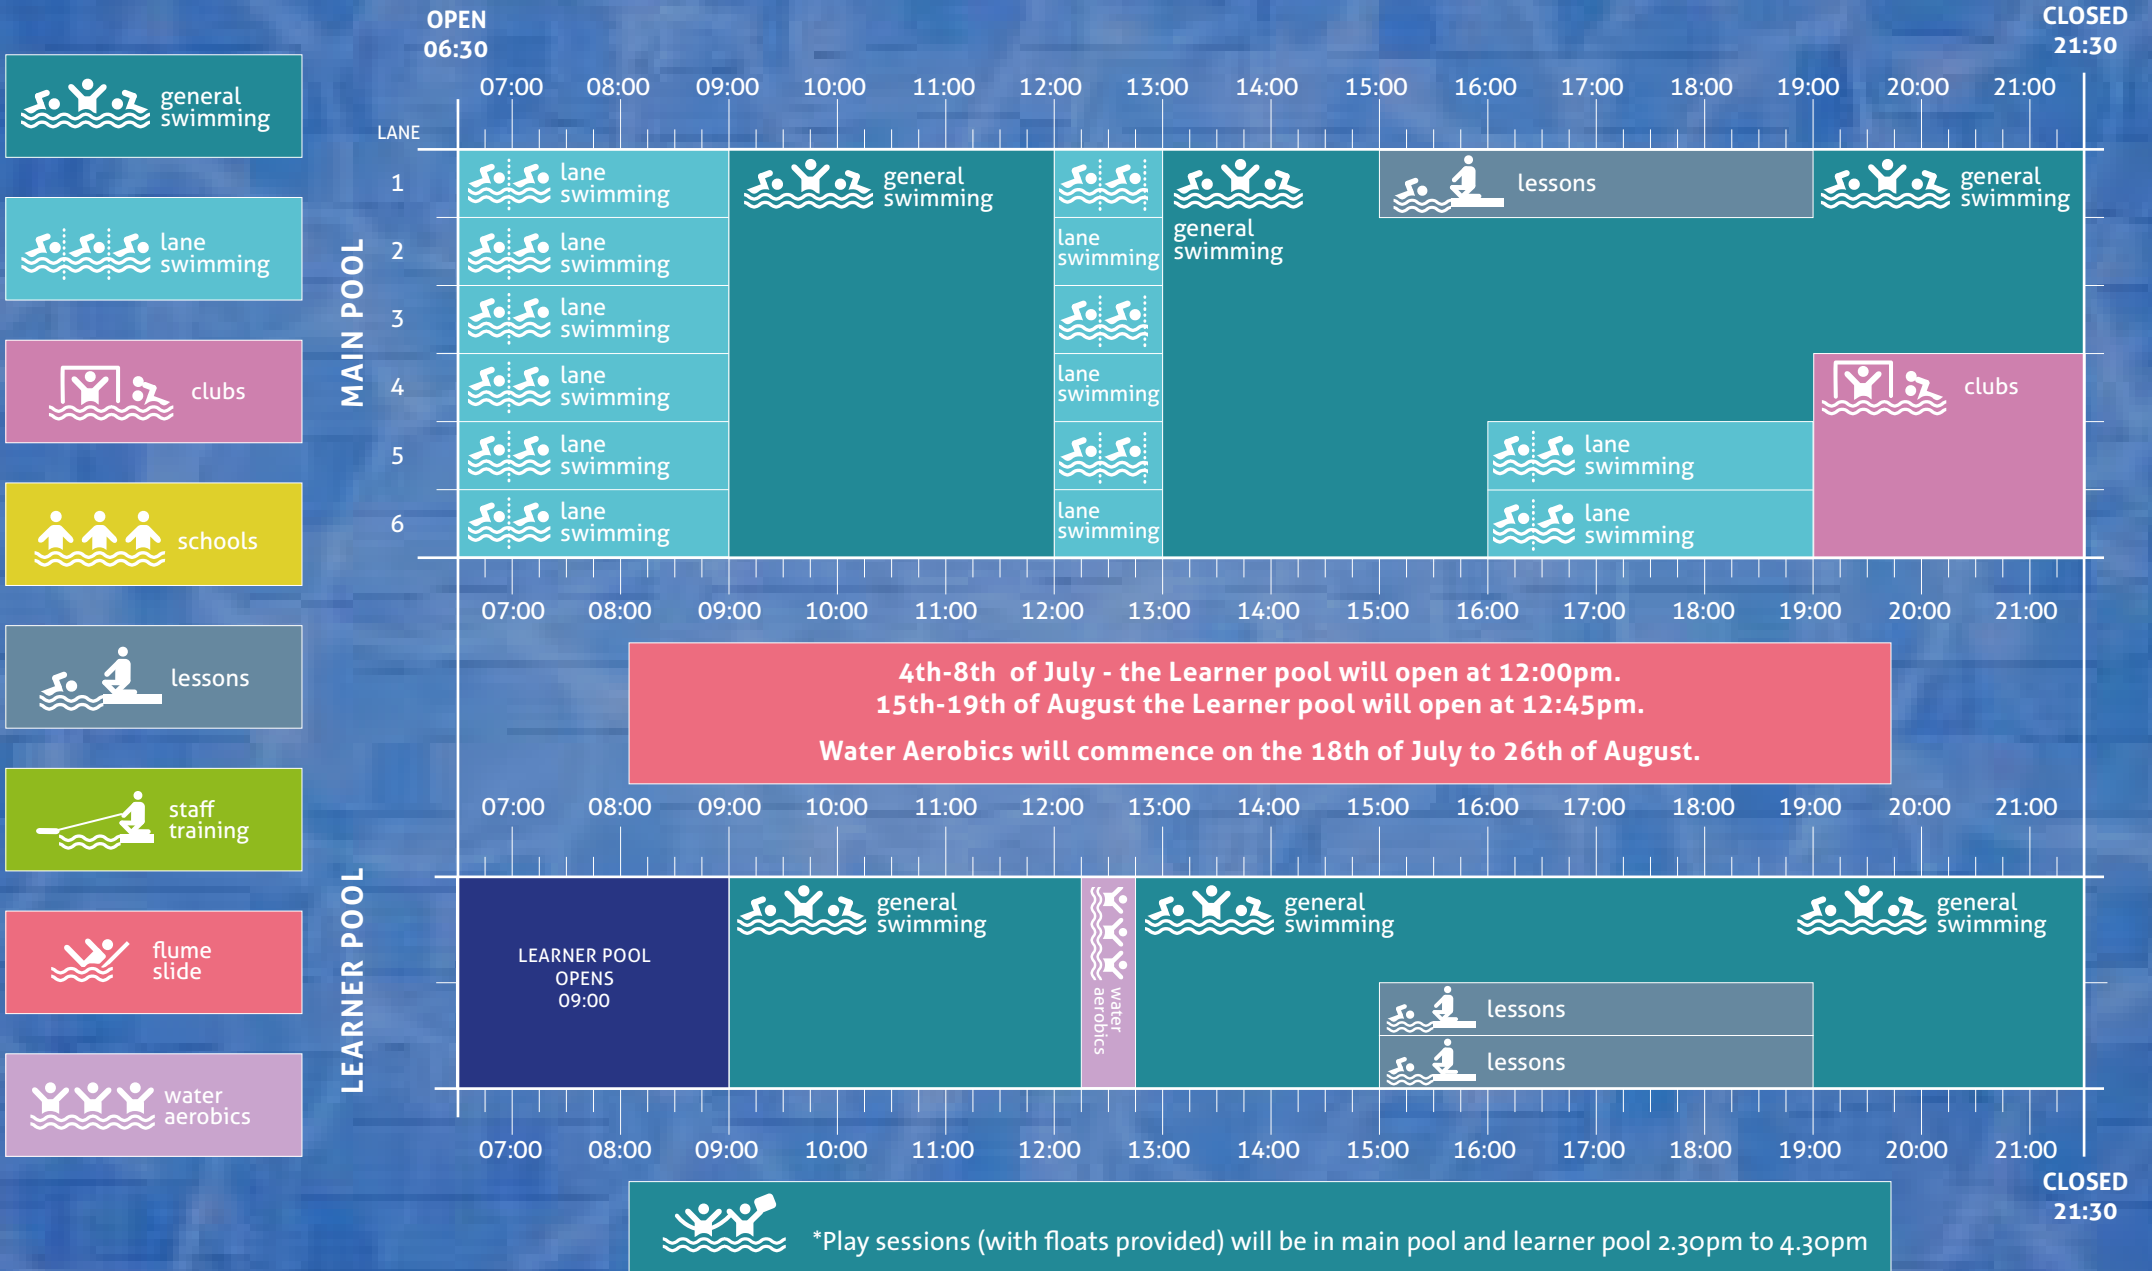

# Down Leisure Centre SWIMMING TIMETABLE

# MONDAY

Our Swimming pool programmes and timetables are subject to change.

# TUESDAY

Our Swimming pool programmes and timetables are subject to change.

general swimming

lane swimming

clubs

schools

lessons

staff training

# WEDNESDAY

Our Swimming pool programmes and timetables are subject to change.