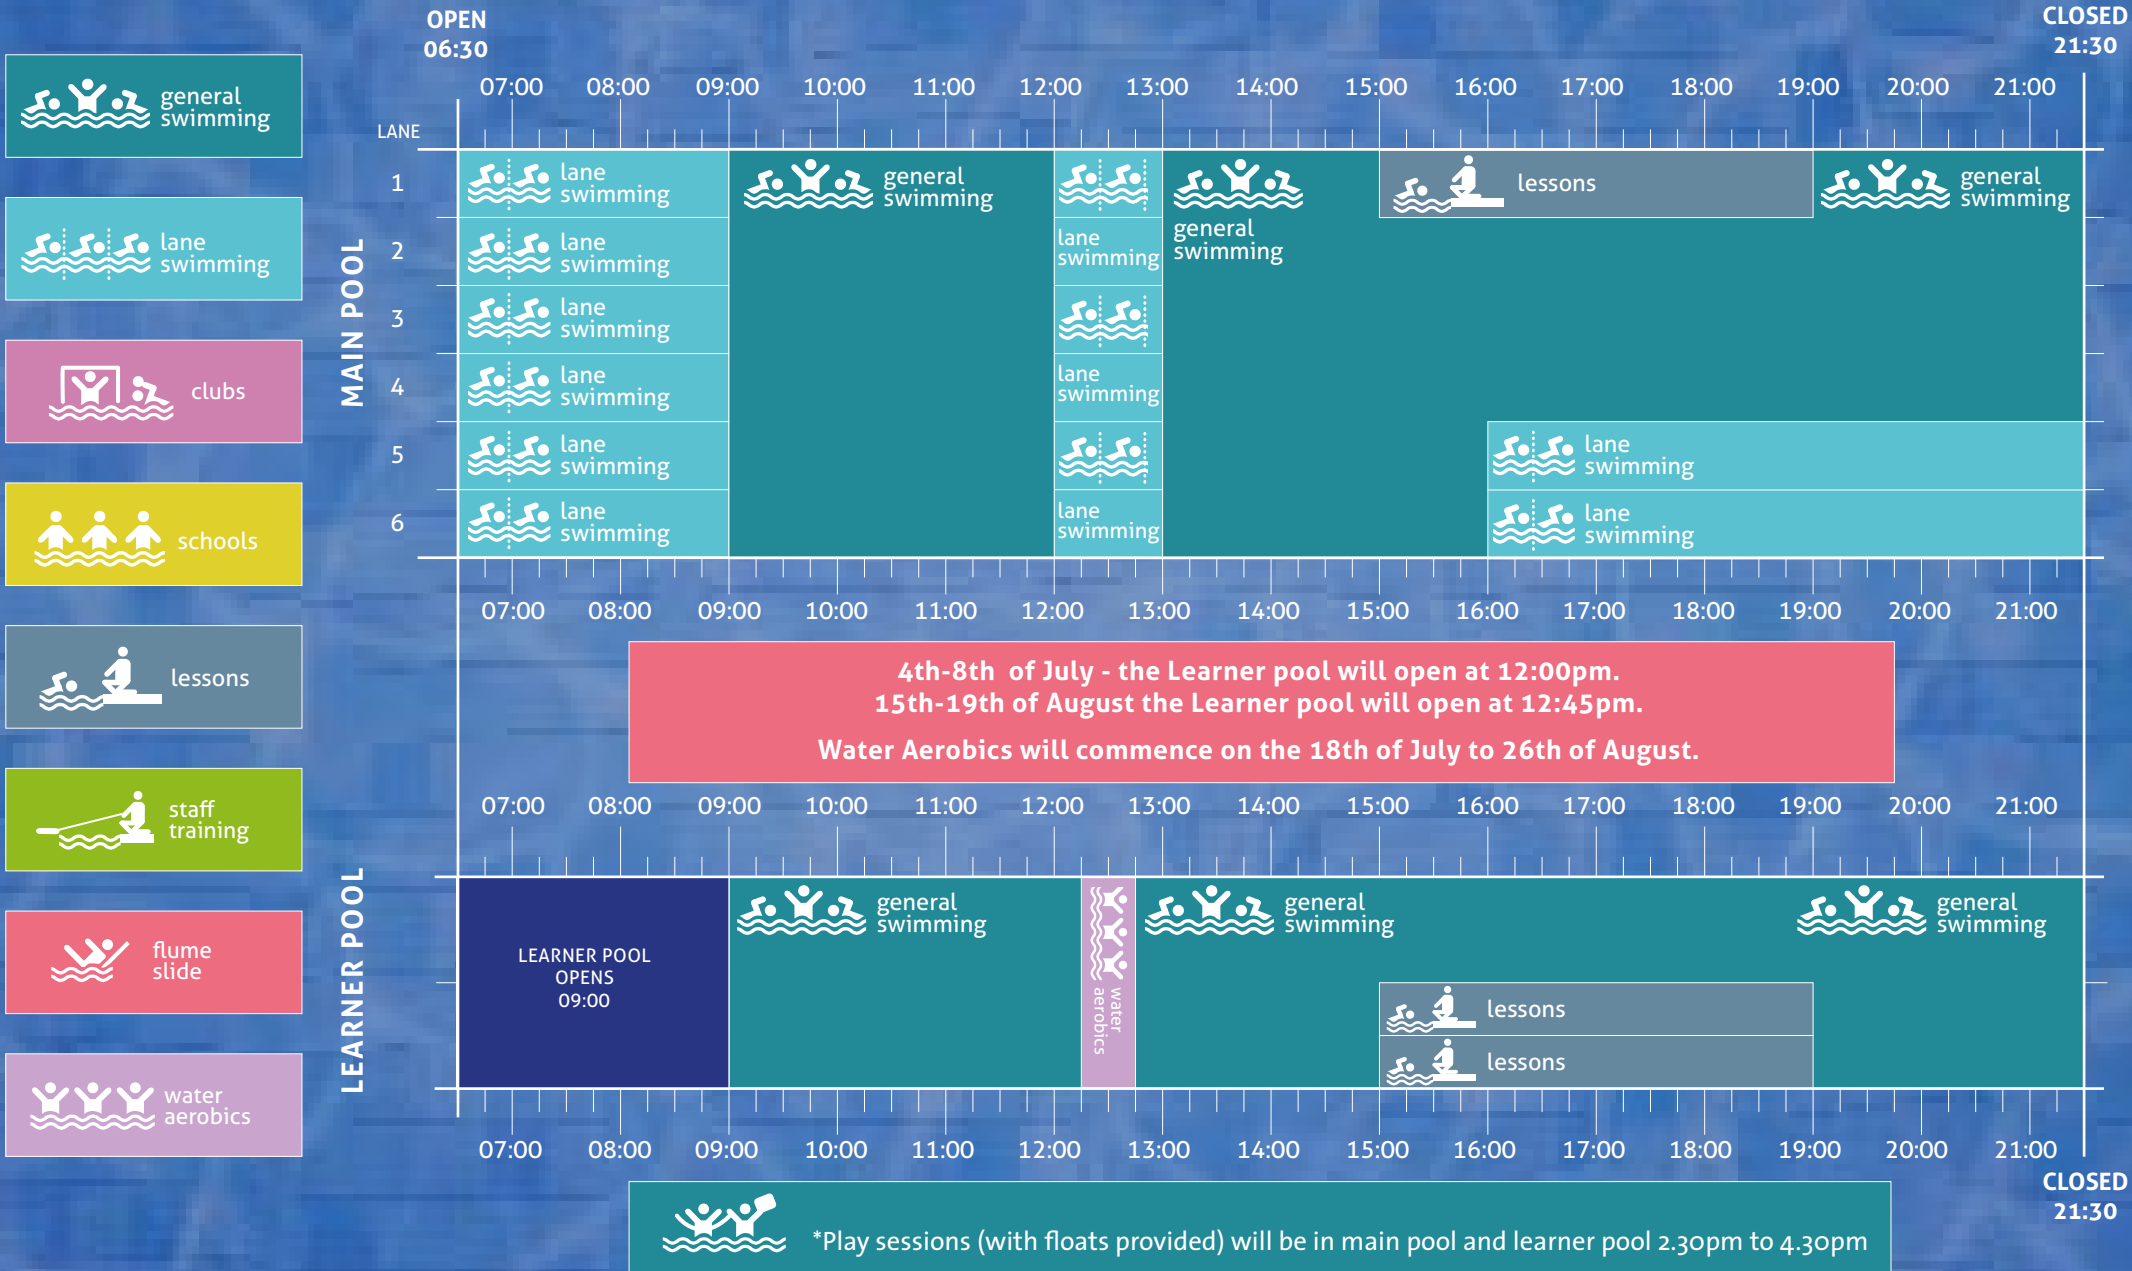

# WEDNESDAY

Our Swimming pool programmes and timetables are subject to change.

# THURSDAY

Our Swimming pool programmes and timetables are subject to change.

general swimming

lane swimming

clubs

schools

lessons

staff training

# FRIDAY

Our Swimming pool programmes and timetables are subject to change.

flume slide

water aerobics

**From August the Main Pool and Learner Pool will open at the earlier time of 9am until 10am for double lane swimming.**

**You must book weekend and public holiday swim sessions in advance on 'NMD Be Active' app.**