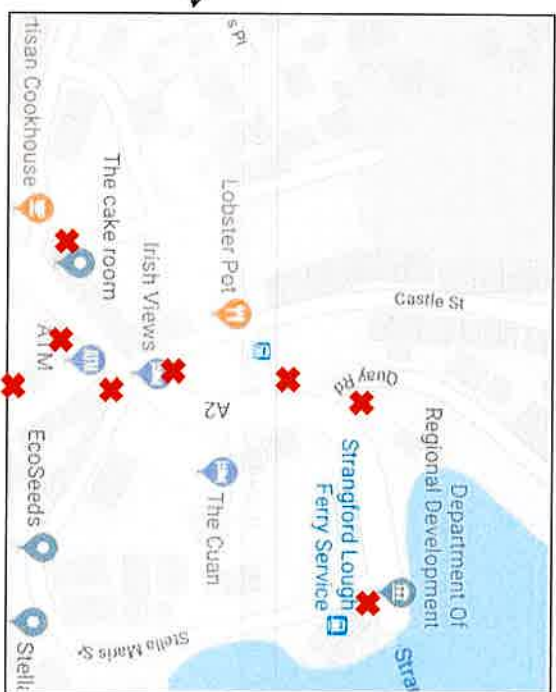

Outbound Route for 10K Run – Route & Signage denoted in Red in accordance with Chapter 8

Sign denoted  
as X facing  
oncoming  
traffic

Sign denoted as  
X facing  
oncoming traffic